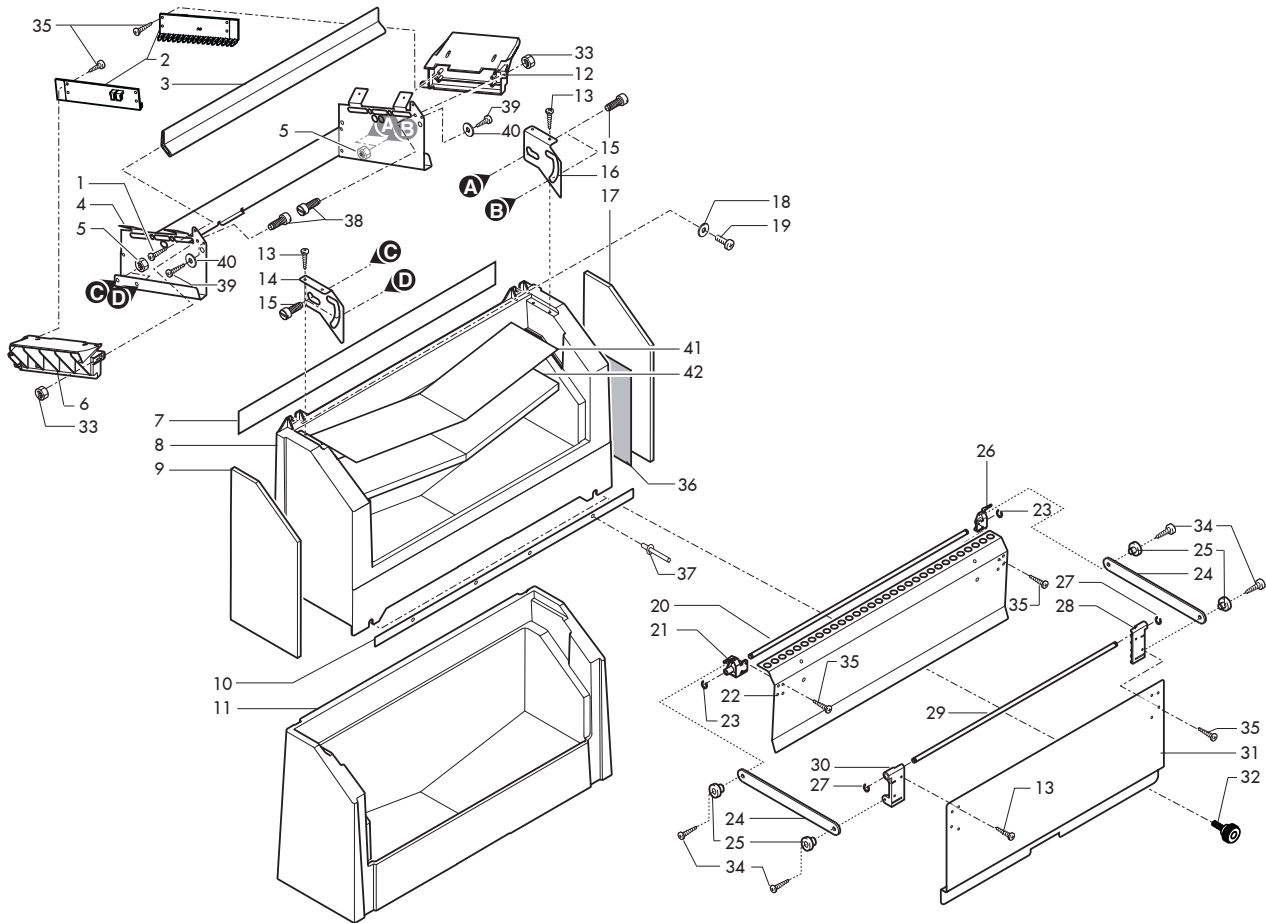

Pos. Code	Description	Note	
1	U109.003	Screw Tcb 3,5X9,5 Din 7981 C Nick	
2	1602.A29	Ass.Photoelectric Cell	
3	11010502	Handle For Vain Rotation Product 8S	8 spirals
3	11011083	Handle For Vain Rotation Product 6S	6 spirals
4	11012145	Telaio Casset.Rec.Prod.New Snack 6S Nero	6 spirals
4	11012146	Telaio Casset.Rec.Prod.New Snack 8S Nero	8 spirals
5	U302.004	Nut Hexagonal M6 Uni 5588	
6	11010537	Supporto Fotocellule Sx New Snack	
7	11013661	Separator Insulator 6Sp	6 spirals
7	11013662	Separator Insulator 8Sp	8 spirals
8	11010503	Product Recovery Drawer New Snack 8S	8 spirals
8	11011084	Product Recovery Drawer New Snack 6S	6 spirals
9	11013667	Left Side Insulator For Recovery Box	
10	11011041	Plate For Seal Product Recovery Drawer	8 spirals
10	11011079	Plate For Seal Product Recovery Drawer	6 spirals
11	11010504	Isolator For Drawer Product Recovery 8S	8 spirals
11	11011085	Isolator For Drawer Product Recovery 6S	6 spirals
12	11010536	Supporto Fotocellule Dx New Snack	
13	U109.016	Screw Aut.Tcb 3,9X13 Din 7981 C	
14	11012148	Rinf.Sx X Rotaz.Vano Rec.Prod.Nero	
15	U023.004	Screw Tcei M6,0X12 Uni 5931 Galv.	
16	11012147	Rinf.Dx X Rotaz.Vano Rec.Prod.Nero	
17	11013668	Right Side Insulator For Recovery Box	
18	U207.013	Plain Washer 6.5X18 Uni 6592 Galv	
19	U043.014	Screw Tcbc M5,0X20 Uni 7687 Galv.	
20	11010540	Door Rotation Pin 8S	8 spirals
20	11011075	Door Rotation Pin 6S	6 spirals
21	1602.205.050	Support Dx Door	
22	11010543	Protection Door For Product Recovery 8S	8 spirals
22	11011077	Protection Door For Product Recovery 6S	6 spirals
23	U701.011	Steel Snap Ring 5 Uni 7434	
24	1602.105	Door Connecting Rod	
25	1602.147	Bush For Door Connecting Rod	
26	1602.215.050	Support Sx Door	
27	U701.003	Snap Ring 7 Uni 7434	
28	1602.204.050	Support Dx Door Push	
29	11010539	Anterior Door Rotation Pin 8S	8 spirals
29	11011074	Anterior Door Rotation Pin 6S	6 spirals
30	1602.203.050	Support Sx Door Push	
31	11010542	Front Door For Products Recovery 8S	8 spirals
31	11011076	Front Door For Products Recovery 6S	6 spirals
32	12002031	Knob D.18 M5X15	
33	123453102	Galv.Self Lock Nut High M4 Din 982	
34	U116.006	Screw Aut.Pt Tcb 3,5X12 Wn 1441 Znp	
35	U110.003	Screw Aut.Tcb 3,5X9,5 Din 7981 F	
36	Jl01.011	Adh. Tape Fabric Finish Black L.50	8 spirals
37	NF11.022	Expansion Rivet D=2,8X8 Alu. Black	

Pos. Code	Description	Note	
38	129824002	Tcb Screw M4X10 Uni 7687 Znp	
39	U109.012	Screw Aut.Tcb 3,9X19 Din 7981 C	
40	128310421	Washer Uni 8842 A4 Ss	
41	11024073	Sheet Product Vain Corallo	6 spirals
41	11024075	Sheet Product Vain Aliseo	8 spirals
42	11024076	Insulator Product Vain Corallo	6 spirals
42	11024077	Insulator Product Vain Aliseo	8 spirals