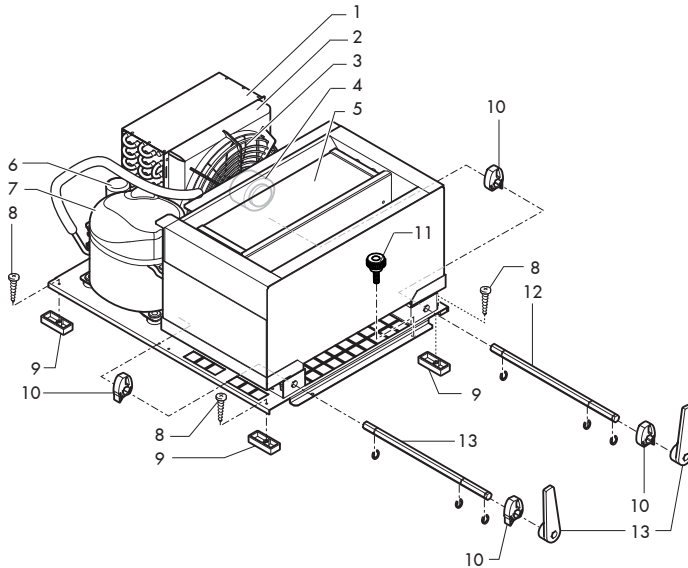

Pos. Code	Description	Note
1	20006686 Capacitor 1050240F70 Newsnack	
2	20006684 Conveyor Cg230 New Snack	
3	20006682 Fan Ao230-28 New Snack	
4	20006683 Fan Fmi Aa7707710X New Snack	
5	20006685 Evaporator 0660340N00 New Snack	
6	20006681 Capacitor 55310230 Newsnack	
7	20006680 Compressor Nek6210Gk-A-Csir New Snack	
8	U109.003 Screw Tcb 3,5X9,5 Din 7981 C Nick	
9	11012345 Slider For Refrigerator Unit New Snack	
10	11012344 Cam For Refrigerator New Snack	
11	12002031 Knob D.18 M5X15	
12	11012347 Hexagonal Rod Refrigerator Unit	
13	11012346 Handle For Refrigerator New Snack	
14	11012318 Fridge Unit Ass.230V X New Snack	
14	11030945 Fridge Unit 230/60 Bra	

Pos. Code	Description	Note