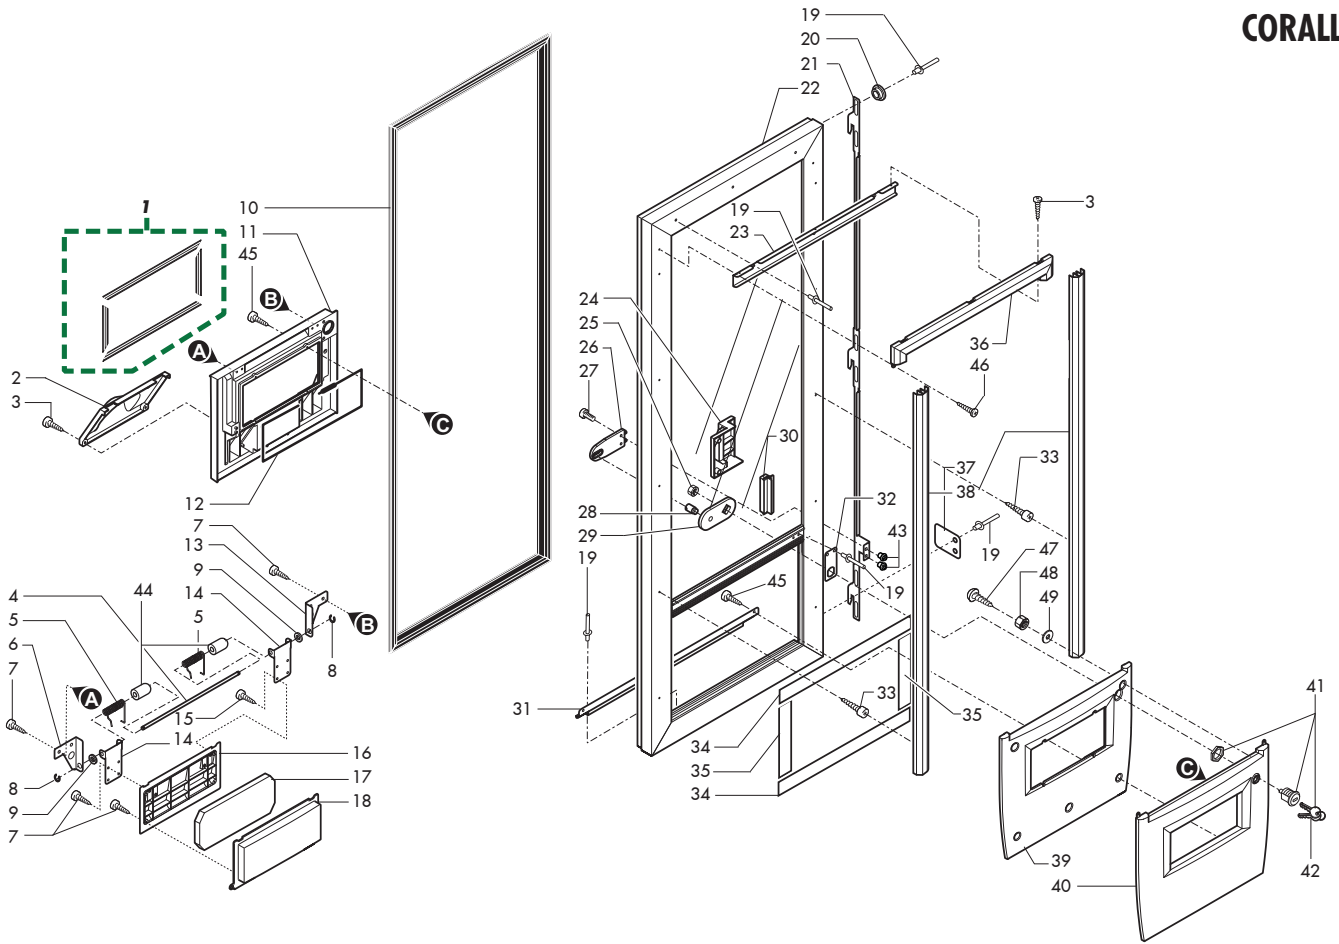

CORALLO

Pos. Code	Description	Note
1	20006880	Space Parts Seal Push Corallo
2	11012353	Cofortura X Motore Sport.Push New Snack
3	U109.003	Screw Tcb 3,5X9,5 Din 7981 C Nick
4	11011069	forno Cerniera Sport.Push New Snack 6S
5	0875.312	Spring X Products Collection Space
6	11010461	Lamiera Fissaggio Cerniera Traversino Sx
7	U109.016	Screw Aut.Tcb 3,9X13 Din 7981 C
8	U701.011	Steel Snap Ring 5 Uni 7434
9	11010976	Bush For Push Door New Snack
10	11011039	Guarnizione Magnet. X Porta New Snack 6S
11	11011064	Controporta New Snack 6S
12	11013683	Resistenza Zona Push New Snack
13	11010460	Fixing Sheet Metal Hinge Crosspiece Rx
14	11010439	Lamiera Cerniera Sport.Push New Snack
15	U110.003	Screw Aut.Tcb 3,5X9,5 Din 7981 F
16	11011066	Sportello Push Interno New Snack 6S
17	11011067	Isolante X Sportello Push New Snack 6S
18	11011065	External Push Door New Snack 6S
18	11022333	External Push Door New Snack 6S Blk
19	12000962	Multigrip Rivets 4.8X11
20	11010977	Space Lock Lever New Snack
21	11010465	Asta Serratura New Snack
22	11010440	Loom Door Ass. New Snack 6Sp Bei
22	11030252	Loom Door Corallo
22	20006878	Space Parts Corallo Door
23	11011071	Supp.External Upfor Panel New Snack 6S
24	11010720	Cofortura Serratura New Snack
25	U324.004	Nut M6 Flanged Indented Base
26	11010466	Asta Rimando Serratura New Snack
27	U127.005	Screw Tapt.Tcb M4,0X8 Din 7500C
28	11011236	Pin For Lock Plate New Snack
29	11010464	Piastrina X Serratura New Snack
30	11013540	Plug
31	11011061	Support Aesthetic Terminal Lower 6S
32	11010463	Support For Lock Door New Snack
33	U143.021	Screw Special 4,8X9,5 Self Tap.
34	11013656	Isolante Orizzontale Pannello Porta 6Sp
35	11013658	Isolante Verticale Pannello Porta 6Sp
36	11012526	Upfor Panel Aesthetic Door New Snack 6S
36	11022346	Upfor Panel Aesthetic Door New Snack 6S
37	11022779	Plate For Micro Door New Snack Blk
38	11012524	Strip Aesthetic For Door Basic Range Red
38	11022344	Strip Aesthetic For Door Basic Range Blk
39	11011063	Insulator For Lower Aesthetic Panel 6S
40	11012525	Lower Panel Aesthetic Door New Snack 6S
40	11022345	Lower Panel Aesthetic Door New Snack 6S
41	11012142	Lock Rielfrom s.n. Mod.512