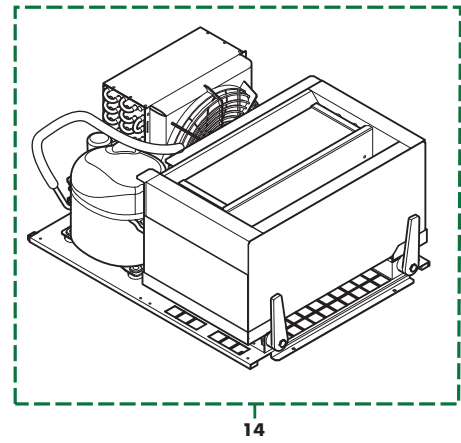

Pos. Code	Description	Note
1	20006686 Capacitor 1050240F70 Newsnack	
2	20006684 Conveyor Cg230 New Snack	
3	20006682 Fan Ao230-28 New Snack	
4	20006683 Fan Fmi Aa7707710X New Snack	
5	20006685 Evaporator 0660340N00 New Snack	
6	20006681 Capacitor 55310230 Newsnack	
7	20006680 Compressor Nek6210Gk-A-Csir New Snack	
8	U109.003 Screw Tcb 3,5X9,5 Din 7981 C Nick	
9	11012345 Slider For Refrigerator Unit New Snack	
10	11012344 Cam For Refrigerator New Snack	
11	12002031 Knob D.18 M5X15	
12	11012347 Hexagonal Rod Refrigerator Unit	
13	11012346 Handle For Refrigerator New Snack	
14	11012318 Fridge Unit Ass.230V X New Snack	
14	11030945 Fridge Unit 230/60 Bra	

Pos. Code	Description	Note