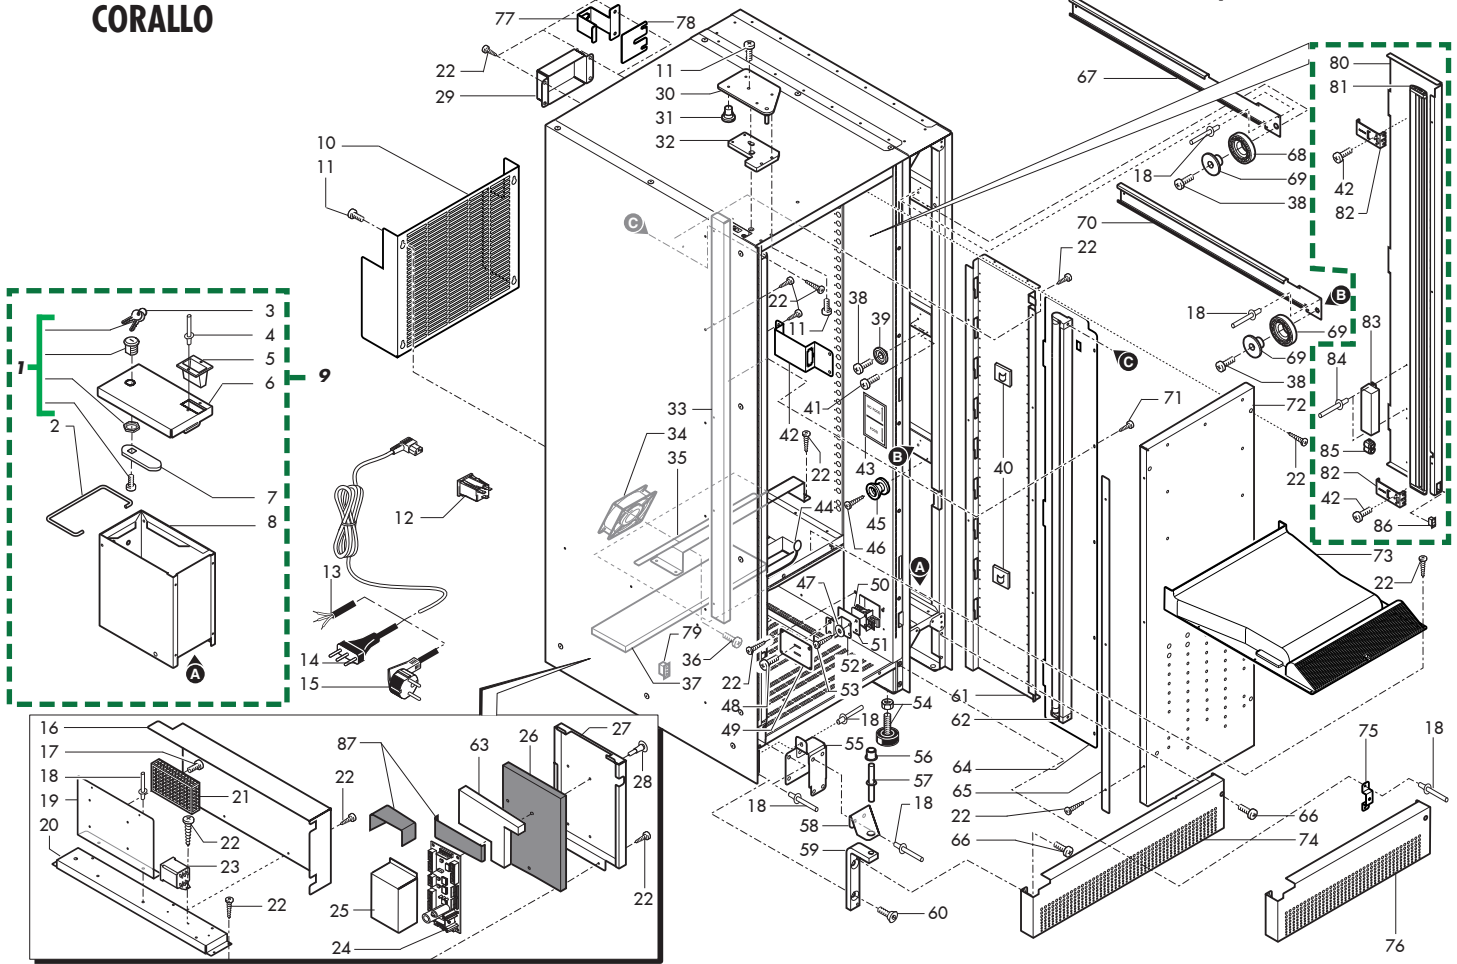

Pos.	Code	Description	Note
1	12001903	Lock Meroni 354	
2	11013582	Handle For Coin Case New Snack	
3	0701.R29	Key Ka 35	
4	NF11.026	Expansion Rivet D.3,9X8 Alu.	
5	9111.174.050	Coin Hopfor	
6	11013556	Cover Coin Box New Snack 6S	
7	11031070	Lever For Lock	
8	11013558	Ass.Cassa Monete New Snack	
9	11013557	Ass.Cassa Monete New Snack 6S	
10	11010995	Griglia Condensatore New Snack	
11	WGADI7986-6X12	Ss M 6X12 Screw (Din7985/Uni7687)	
12	187850400	Tripole Socket Self-Locking	
13	NE01.054	Cable With Plug En60320 C13	
14	NE01.051	Cable Switzerland With Plug En603	
15	NE01.050	Cable Schuko With Plug En60320 C1	
16	11010989	Card Cover New Snack Black	
17	U127.001	Screw Tapl.Tcb M3,0X6 Din 7500C	
18	12000962	Multigrip Rivets 4.8X11	
19	11010992	Trasformer Support New Snack	
20	11010991	Card Support New Snack	
21	12001211	Alimentatore Switching X New Snack	
22	U109.003	Screw Tcb 3,5X9,5 Din 7981 C Nick	
23	NE13.080	Power Relay	
24	11011777	As.Pwr+Sw Snack My08	
25	11029212	Card Protection Snack	
26	11013611	Isolante X Elettronica New Snack	
27	11010993	Electronic Card Vain New Snack Black	
28	NL04.014	Spacer Card H=9,5	
29	11012342	Harness Cover Back/Slot	
30	11011052	Ass.Cerniera Suferiore Salfrom s.n.ta New Snack	
31	11010972	forno for Scorrimento Cerniera Sup.	
32	11011030	Rinforzo Cerniera Suferiore New Snack	
33	11010988	Support Vain Neon New Snack Black	up to s.n. 9010NS60001248
34	11010596	Ventola X New Snack	
35	11010755	Support Fan	
36	U127.011	Screw Tapl.Tcb M5,0X8 Din 7500C	
37	11013681	Separator Plate Insulator 6Sp	
38	U023.020	Screw Tcei M6X20 Uni 5931 Zin	
39	1602.147	Bush For Door Connecting Rod	
40	NE17.002	Adh.Cable Retai.Round Cable D=10Mm	
41	U043.006	Screw Tcbc M4,0X14 Uni 7687 Galv.	
42	11010481	Connector Support Drawer New Snack	
43	15001931	Adhesive Label	
44	0875.645	Air Temforature Probe	
45	11022104	Bush For Slot New Snack	
46	U110.007	Screw Aut.Tcb 2,9X16 Din 7981 F Znp