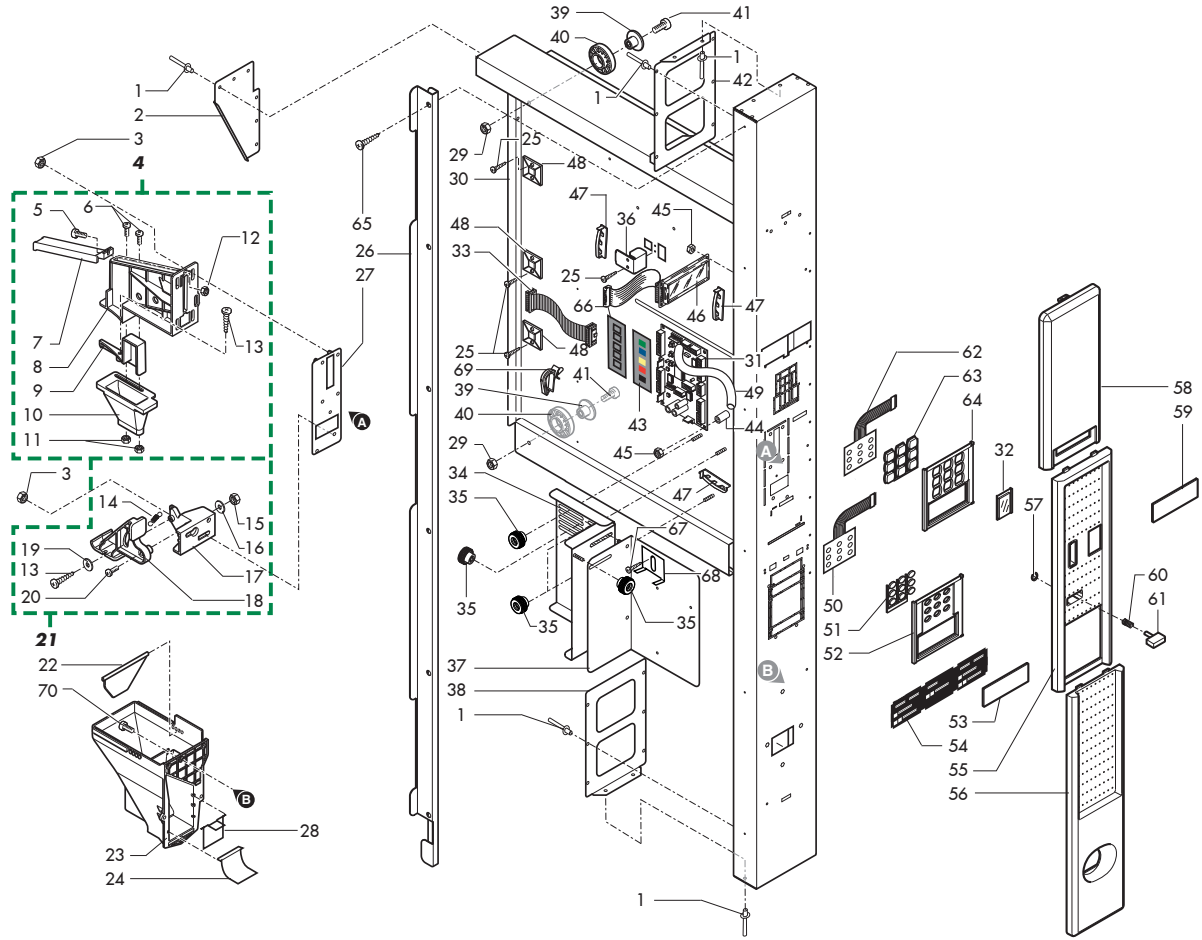

CORALLO

Pos.	Code	Description	Note
1	12000962	Multigrip Rivets 4.8X11	
2	11010680	Reinforcement Side X Slot	
3	U324.003	Nut M5 Flanged Indented Base	
4	11011614	Ass.Scivolo Monete Cristallo400	
5	U043.007	Screw Tcbc M3,0X8 Uni 7687 Galv.	
6	U046.003	Screw Tcbd Torx 20 M4X12 Zn-B	
7	11011663	Slide Cover Coin	
8	11011616	Coin Chute	
9	11011618	Blocco X Convogliatore Monete Regolabile	
10	11012131	Coin Conveyor Adjustable Fs400/600	
11	U302.003	Galv.Nut Hexagonal M4 Uni 5589 Zn	
12	U302.002	Nut Hexagonal M3 Uni 5588	
13	U116.005	Screw Aut.Pt Tcb 3,0X8 Wn 1441	
14	9111.397	Spring For Tray /Lever Coin Recove	
15	123453102	Galv.Self Lock Nut High M4 Din 982	
16	U201.005	Plain Washer 4,3X12 Din 7349 Gal	
17	11011619	Support Lever Coin Recovery	
18	11011660	Lever Coin Recovery	
19	U212.006	Washer 3,2X11X0,5 Znp	
20	129825002	Tcb Screw M4X20 Uni 7687 Znp	
21	11011615	Lever Ass. Coin Recovery	
22	11011662	Adjustable Plate	
23	11011661	Duct Coin Recovery	
24	9111.357.050	Coin Chute Bottom Black	
25	U109.003	Screw Tcb 3,5X9,5 Din 7981 C Nick	
26	11012143	Lamiera X Chiusura Slot New Snack Nero	
26	11012144	Fastening Sheet Slot New Snack Bei	
27	11012569	Ass.Piastra Mont.Canale Monete Fs400/600	
28	11001739	Coin Chute Door Red	
28	11006845	Door Conducting Coins Grey	
29	U310.004	Nut Self Lock.M6 Uni 7473	
30	20006578	Space Parts For Slot New Snack 6Sp	
30	20006657	Space Parts For Slot New Snack 6Sp Gry	
31	11012104	Cpu+Sw As.Snack My08	
32	1863.065	Ass.Coin Box	
33	11013675	Flat Cable 16 Poli L.400 Maschio/Femmina	up to s.n. 9010NS60001452
34	11011136	Slide For Coin Box Support New Snack	
35	12002034	Knob With Bush M5	
36	11010644	Stop X Slot	
37	11011134	Supporto Gettoniera New Snack	
38	11012355	Lower Reinforcement Frontal Slot	
39	11011688	Internal Bush	
40	11011687	Ruota Esterna X Guifrom s.n. Slot	
41	U023.020	Screw Tcei M6X20 Uni 5931 Zin	
42	11012354	Upfor Reinforcement Frontal Slot	
43	0875.741	Touch Panel	
44	12001284	Spacer For Card New Snack Ss10-02	