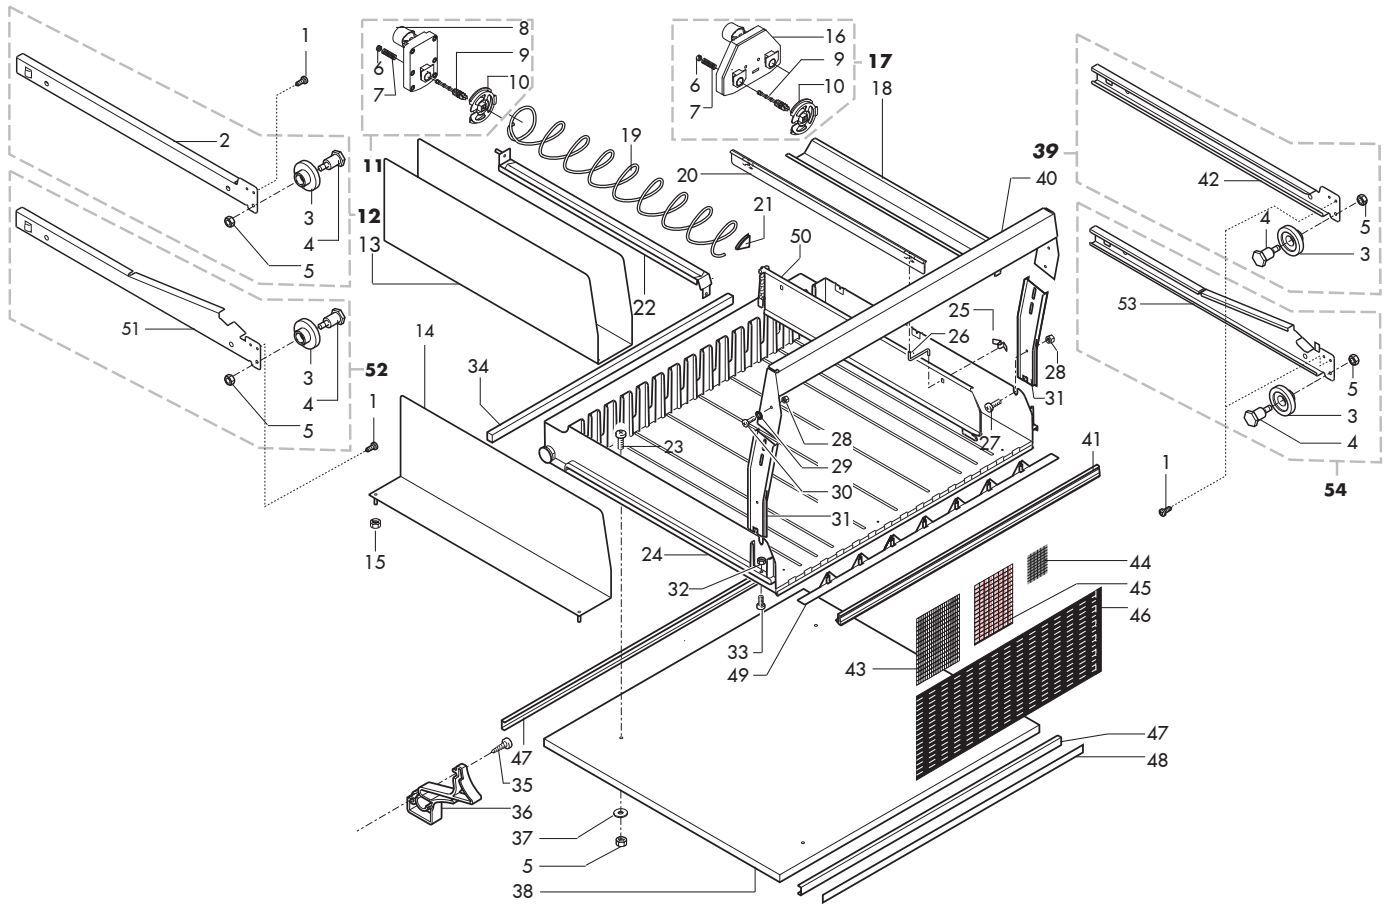

Pos. Code	Description	Note
1	U143.022 Screw T.M.T. K.F.R. 3,5X9,5 Znp	
2	9111.436.050 Left Std Guide In Sh.Metal For Cool	
3	9111.251.050 Wheel For Guide Black	
4	9111.271 Pin For Wheels	
5	U302.001 Nut Hexagonal M5 Uni 5588	
6	9111.250.050 Retainer For Spiral Motor Shaft Bl	
7	9111.504 Spring For Spirals Motor	
8	9121.192.00P Ratiomotor Single 24V	
9	9111.247.050 Shaft For Spirals Motor Black	
10	9111.248.050 Ring Nut For Left -Right Spiral Bl	
11	9120.030.00P Ratiomotor Ass.Fider Single 24V	
12	9110.081 Guide Ass.	
13	9111.484.050 Bottles Separator	
14	9111.490.050 Bottles Separator	
15	U324.006 Nut M4 Flanged Indented Base	
16	9121.193.00P Ratiomotor Double 24V	
17	9120.031.00P Ratiomotor Ass.Snack Double 24V	
18	9111.460.050 Sheet Metal Guide For Spirals	
19	11009444 Distrib. Spiral D.65 P60 Right	
19	11009445 Distrib. Spiral D.65 P60 Left	
19	9111.254.940 Spiral D.70 P 75 Right Chrome	
19	9111.275.940 Distrib. Spiral D.65 P35 Left Ch	
19	9111.276.940 Distrib. Spiral D.65 P24 Left Ch	
19	9111.277.940 Distrib. Spiral D.65 P45 Left Ch	
19	9111.278.940 Distrib. Spiral D.65 P75 Left Ch	
19	9111.279.940 Distrib. Spiral D.65 P35 Right C	
19	9111.280.940 Distrib. Spiral D.65 P24 Right C	
19	9111.281.940 Distrib. Spiral D.65 P 85 Right C	
19	9111.282.940 Distrib. Spiral D.65 P75 Right C	
19	9111.584.940 Distrib. Spiral D.65 P20 Right C	
19	9111.600.940 Distrib. Spiral D.65 P17	
19	9111.603.940 Spiral D.70 P 90 Right	
19	9111.604.940 Spiral D.65 P 40 Right	
19	9111.605.940 Spiral D.65 P 57 Right	
19	9111.608.940 Spiral D.65 P 85 Right	
19	9111.611.940 Spiral D.65 P 50 Right	
20	9111.440.050 Parallelogram In Plastics	
21	9111.292.050 Tongue For Spiral	
22	9111.461.050 Bridge For Bottles/Tins	
23	U043.026 Screw Tcbc M5,0X50 Uni 7687 Galv.	
24	9111.430.050 Products Drawer 8 Spirals	8 spirals
24	9111.444.050 Products Drawer 6 Spirals	6 spirals
25	9111.438 Sheet To Fix Supp.Parallelogram	
26	9111.439 Spring For Parallelogram	
27	U044.004 Screw Tspc M3,0X12 Uni 7688 Galv.	
28	U302.002 Nut Hexagonal M3 Uni 5588	
29	U201.001 Plain Washer 3,2X9 Din 7349 Galv.